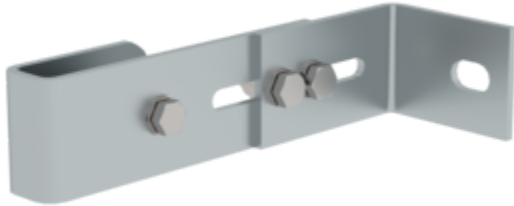

Order no.: 068250

**Wall anchor, adjustable,
165–205 mm, stainless
steel**

Accessories for this product