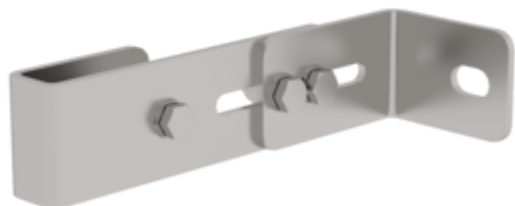

Order no.: 068250

Wall anchor, adjustable,  
165–205 mm, stainless  
steel