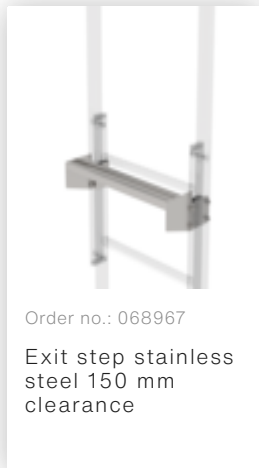

Order no.: 068239

Connecting brace
Stainless steel

Order no.: 068236

Vertical ladder
connector 200 mm
Edelstahl

Order no.: 068249

Wall anchor, rigid,
200 mm, stainless
steel

Order no.: 068250

Wall anchor,
adjustable, 165-
205 mm, stainless
steel

Order no.: 064271

Special wall
bracket,
adjustment range
600-700mm,
stainless steel

Order no.: 064272

Special wall
bracket,
adjustment range
700-800mm,
stainless steel

Order no.: 064273

Special wall
bracket,
adjustment range
800-900mm,
stainless steel

Order no.: 068253

Ground
attachment for
base plate for
vertical ladders

Order no.: 068243

Exit side-rail
straight Stainless
steel

Order no.: 068049

Exit side-rail
angled V2A
stainless steel

Order no.: 068050

Exit side-rail with
railing attachment
Stainless steel

Order no.: 068966

Exit step stainless
steel Clearance
100 mm

Order no.: 077550

Fall protection rail 1,40m with connecting strap, stainless steel

Order no.: 077551