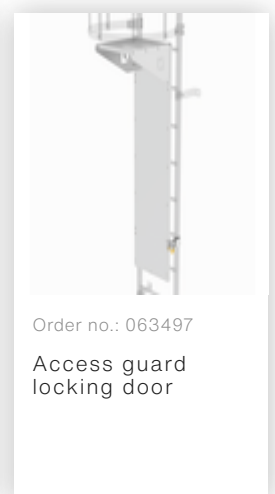

Order no.: 068264

Ladder section stainless steel 7 rungs Stainless steel

Accessories for this product

Order no.: 068507

Roof parapet
bridge with safety
door and fall
protection rail
Stainless steel
V2A

Accessories for the product family

Order no.: 068239

Connecting brace
Stainless steel

Order no.: 068236

Vertical ladder
connector 200 mm
Edelstahl

Order no.: 068249

Wall anchor, rigid,
200 mm, stainless
steel

Order no.: 068250

Wall anchor,
adjustable, 165-
205 mm, stainless
steel

Order no.: 068253

Ground
attachment for
base plate for
vertical ladders

Order no.: 068243

Exit side-rail
straight Stainless
steel

Order no.: 068049

Exit side-rail
angled V2A
stainless steel

Order no.: 068050

Exit side-rail with
railing attachment
Stainless steel

Order no.: 068966

Exit step stainless
steel Clearance
100 mm

Order no.: 077550

Fall protection rail 1,40m with connecting strap, stainless steel

Order no.: 077551