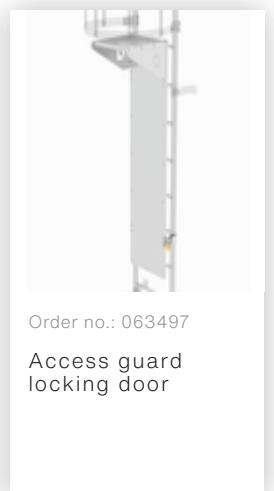

Order no.: 068264

Ladder section stainless steel 7 rungs Stainless steel

Accessories for this product

Order no.: 068507

Roof parapet bridge with safety door and fall protection rail
Stainless steel
V2A

Accessories for the product family

Order no.: 068253

Ground
attachment for
base plate for
vertical ladders

Order no.: 068243

Exit side-rail
straight Stainless
steel

Order no.: 068049

Exit side-rail
angled V2A
stainless steel

Order no.: 068050

Exit side-rail with
railing attachment
Stainless steel

Order no.: 068966

Exit step stainless
steel Clearance
100 mm

Order no.: 077550

Fall protection rail 1,40m with connecting strap, stainless steel

Order no.: 077551