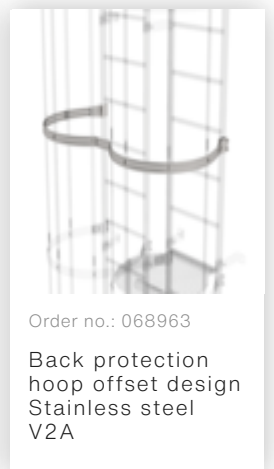

Order no.: 068253

Ground
attachment for
base plate for
vertical ladders

Order no.: 068243

Exit side-rail
straight Stainless
steel

Order no.: 068049

Exit side-rail
angled V2A
stainless steel

Order no.: 068050

Exit side-rail with
railing attachment
Stainless steel

Order no.: 068966

Exit step stainless
steel Clearance
100 mm

Order no.: 077550

Fall protection rail 1,40m with connecting strap, stainless steel

Order no.: 077551