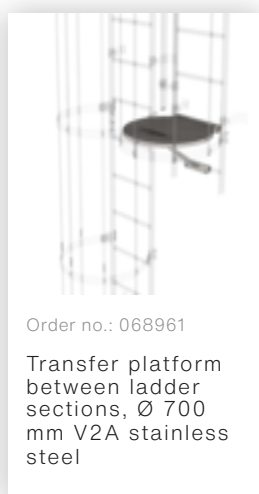

Order no.: 068239

Connecting brace
Stainless steel

Order no.: 068236

Vertical ladder
connector 200 mm
Edelstahl

Order no.: 068249

Wall anchor, rigid,
200 mm, stainless
steel

Order no.: 068250

Wall anchor,
adjustable, 165-
205 mm, stainless
steel

Order no.: 064271

Special wall
bracket,
adjustment range
600-700mm,
stainless steel

Order no.: 064272

Special wall
bracket,
adjustment range
700-800mm,
stainless steel

Order no.: 064273

Special wall
bracket,
adjustment range
800-900mm,
stainless steel

Order no.: 068253

Ground
attachment for
base plate for
vertical ladders

Order no.: 068243

Exit side-rail
straight Stainless
steel

Order no.: 068049

Exit side-rail
angled V2A
stainless steel

Order no.: 068050

Exit side-rail with
railing attachment
Stainless steel

Order no.: 068966

Exit step stainless
steel Clearance
100 mm

Order no.: 077550

Fall protection rail 1,40m with connecting strap, stainless steel

Order no.: 077551