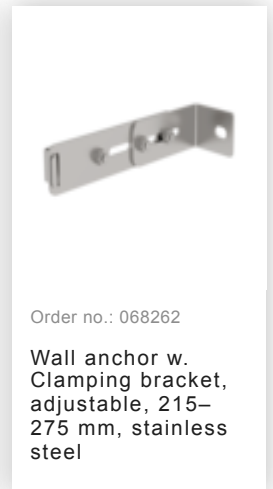

Order no.: 068264

Ladder section stainless
steel 7 rungs Stainless
steel

Accessories for the product family

Order no.: 068261

Wall anchor w. Clamping bracket, adjustable, 275-375 mm, stainless steel

Order no.: 064270

Special wall bracket, adjustment range 500-600mm, stainless steel

Order no.: 064271

Special wall bracket, adjustment range 600-700mm, stainless steel

Order no.: 064272

Special wall bracket, adjustment range 700-800mm, stainless steel

Order no.: 064273

Special wall bracket, adjustment range 800-900mm, stainless steel

Order no.: 068253

Ground attachment for base plate for vertical ladders

Order no.: 068243

Exit side-rail straight Stainless steel