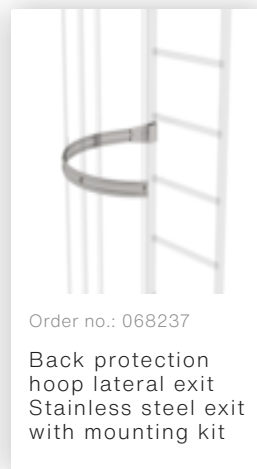

Order no.: 068239

Connecting brace
Stainless steel

Order no.: 068236

Vertical ladder
connector 200 mm
Edelstahl

Order no.: 068249

Wall anchor, rigid,
200 mm, stainless
steel

Order no.: 068250

Wall anchor,
adjustable, 165-
205 mm, stainless
steel

Order no.: 068253

Ground
attachment for
base plate for
vertical ladders

Order no.: 068243

Exit side-rail
straight Stainless
steel

Order no.: 068049

Exit side-rail
angled V2A
stainless steel

Order no.: 068050

Exit side-rail with
railing attachment
Stainless steel

Order no.: 068966

Exit step stainless
steel Clearance
100 mm

Order no.: 077550

Fall protection rail 1,40m with connecting strap, stainless steel

Order no.: 077551

Fall protection rail 1,96m with connecting strap, stainless steel

Order no.: 077552

Fall protection rail 2,80m with connecting strap, stainless steel

Order no.: 019007

Identification plate for fall protection device for fall protection