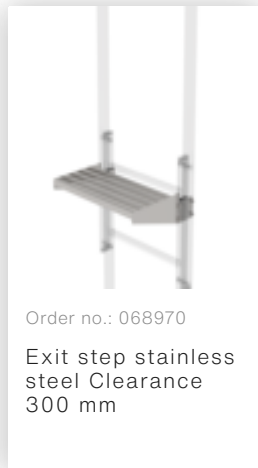

Order no.: 068239

Connecting brace
Stainless steel

Order no.: 068236

Vertical ladder
connector 200 mm
Edelstahl

Order no.: 068249

Wall anchor, rigid,
200 mm, stainless
steel

Order no.: 068250

Wall anchor,
adjustable, 165-
205 mm, stainless
steel

Order no.: 064271

Special wall
bracket,
adjustment range
600-700mm,
stainless steel

Order no.: 064272

Special wall
bracket,
adjustment range
700-800mm,
stainless steel

Order no.: 064273

Special wall
bracket,
adjustment range
800-900mm,
stainless steel

Order no.: 068253

Ground
attachment for
base plate for
vertical ladders

Order no.: 068243

Exit side-rail
straight Stainless
steel

Order no.: 068049

Exit side-rail
angled V2A
stainless steel

Order no.: 068050

Exit side-rail with
railing attachment
Stainless steel

Order no.: 068966

Exit step stainless
steel Clearance
100 mm

Order no.: 077550

Fall protection rail 1,40m with connecting strap, stainless steel

Order no.: 077551