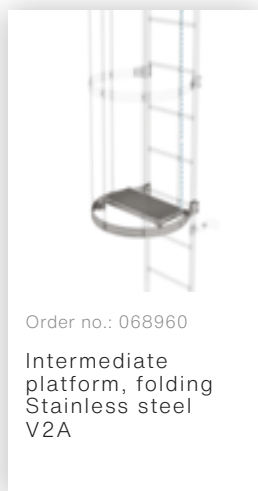

Order no.: 068239

Connecting brace
Stainless steel

Order no.: 068236

Vertical ladder
connector 200 mm
Edelstahl

Order no.: 068249

Wall anchor, rigid,
200 mm, stainless
steel

Order no.: 068250

Wall anchor,
adjustable, 165-
205 mm, stainless
steel

Order no.: 068253

Ground
attachment for
base plate for
vertical ladders

Order no.: 068243

Exit side-rail
straight Stainless
steel

Order no.: 068049

Exit side-rail
angled V2A
stainless steel

Order no.: 068050

Exit side-rail with
railing attachment
Stainless steel

Order no.: 068966

Exit step stainless
steel Clearance
100 mm

Order no.: 077550

Fall protection rail 1,40m with connecting strap, stainless steel

Order no.: 077551

Fall protection rail 1,96m with connecting strap, stainless steel

Order no.: 077552

Fall protection rail 2,80m with connecting strap, stainless steel

Order no.: 019007

Identification plate for fall protection device for fall protection