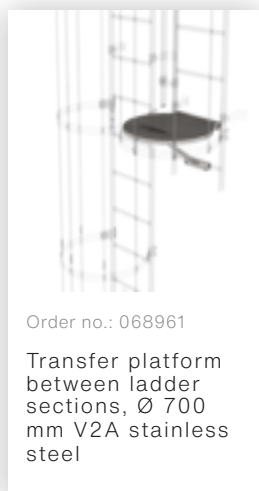

Order no.: 068239

Connecting brace
Stainless steel

Order no.: 068236

Vertical ladder
connector 200 mm
Edelstahl

Order no.: 068249

Wall anchor, rigid,
200 mm, stainless
steel

Order no.: 068250

Wall anchor,
adjustable, 165-
205 mm, stainless
steel

Order no.: 068253

Ground
attachment for
base plate for
vertical ladders

Order no.: 068243

Exit side-rail
straight Stainless
steel

Order no.: 068049

Exit side-rail
angled V2A
stainless steel

Order no.: 068050

Exit side-rail with
railing attachment
Stainless steel

Order no.: 068966

Exit step stainless
steel Clearance
100 mm

Order no.: 077550

Fall protection rail 1,40m with connecting strap, stainless steel

Order no.: 077551