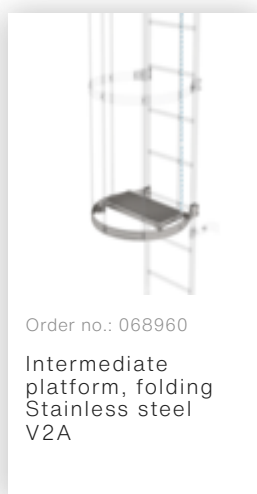

Order no.: 068239

Connecting brace
Stainless steel

Order no.: 068236

Vertical ladder
connector 200 mm
Edelstahl

Order no.: 068249

Wall anchor, rigid,
200 mm, stainless
steel

Order no.: 068250

Wall anchor,
adjustable, 165-
205 mm, stainless
steel

Order no.: 068253

Ground
attachment for
base plate for
vertical ladders

Order no.: 068243

Exit side-rail
straight Stainless
steel

Order no.: 068049

Exit side-rail
angled V2A
stainless steel

Order no.: 068050

Exit side-rail with
railing attachment
Stainless steel

Order no.: 068966

Exit step stainless
steel Clearance
100 mm

Order no.: 077550

Fall protection rail 1,40m with connecting strap, stainless steel

Order no.: 077551

Fall protection rail 1,96m with connecting strap, stainless steel

Order no.: 077552

Fall protection rail 2,80m with connecting strap, stainless steel

Order no.: 019007

Identification plate for fall protection device for fall protection