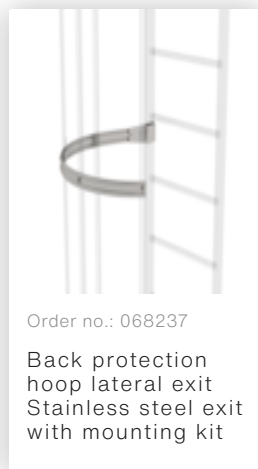

Order no.: 068239

Connecting brace
Stainless steel

Order no.: 068236

Vertical ladder
connector 200 mm
Edelstahl

Order no.: 068249

Wall anchor, rigid,
200 mm, stainless
steel

Order no.: 068250

Wall anchor,
adjustable, 165-
205 mm, stainless
steel

Order no.: 068253

Ground
attachment for
base plate for
vertical ladders

Order no.: 068243

Exit side-rail
straight Stainless
steel

Order no.: 068049

Exit side-rail
angled V2A
stainless steel

Order no.: 068050

Exit side-rail with
railing attachment
Stainless steel

Order no.: 068966

Exit step stainless
steel Clearance
100 mm

Order no.: 077550

Fall protection rail 1,40m with connecting strap, stainless steel

Order no.: 077551

Fall protection rail 1,96m with connecting strap, stainless steel

Order no.: 077552

Fall protection rail 2,80m with connecting strap, stainless steel

Order no.: 019007

Identification plate for fall protection device for fall protection