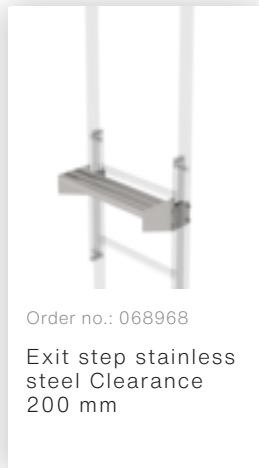

Order no.: 068239

Connecting brace
Stainless steel

Order no.: 068236

Vertical ladder
connector 200 mm
Edelstahl

Order no.: 068249

Wall anchor, rigid,
200 mm, stainless
steel

Order no.: 068250

Wall anchor,
adjustable, 165-
205 mm, stainless
steel

Order no.: 068262

Wall anchor w.
Clamping bracket,
adjustable, 215-
275 mm, stainless
steel

Order no.: 068261

Wall anchor w.
Clamping bracket,
adjustable, 275-
375 mm, stainless
steel

Order no.: 064270

Special wall
bracket,
adjustment range
500-600mm,
stainless steel

Order no.: 068253

Ground
attachment for
base plate for
vertical ladders

Order no.: 068243

Exit side-rail
straight Stainless
steel

Order no.: 068049

Exit side-rail
angled V2A
stainless steel

Order no.: 068050

Exit side-rail with
railing attachment
Stainless steel

Order no.: 068966

Exit step stainless
steel Clearance
100 mm

Order no.: 077550

Fall protection rail 1,40m with connecting strap, stainless steel

Order no.: 077551