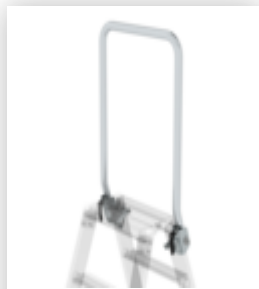

Order no.: 043803

**Double-sided stepladder
250 kg with clip-step
R13 2x3 steps**

Accessories for this product

Order no.: 019297

Grab rail for
stepladder
accessible from
both sides

Accessories for the product family

Order no.: 019325

Accessory package "Secure footing outdoors"

Order no.: 019213

nivello® foot plate for gratings 126 x 89 mm

Order no.: 019211

nivello® foot plate for smooth surfaces for depth of side-rail 58 / 73 mm

Order no.: 019224

nivello® foot plate, claw

Order no.: 019219

nivello® foot plate, electrically conductive for depth of side-rail 58 / 73 mm

Order no.: 019216

nivello® inside shoe, electrically conductive 73 x 25 mm

Order no.: 019940

Ground spikes for ladders with nivello ladder shoe

Order no.: 019847

Screw-on castors for 73 mm side-rail

Order no.: 019810

Transport lifting castor for double-sided step ladders Ø 125 mm