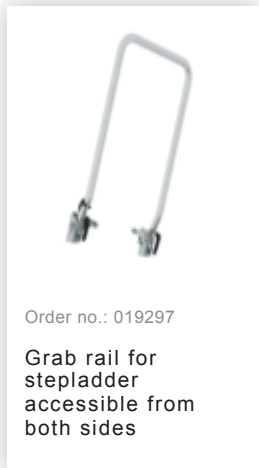

Order no.: 043803

Double-sided stepladder
250 kg with clip-step R13
2x3 steps

Accessories for this product

Order no.: 019297

Grab rail for
stepladder
accessible from
both sides

Accessories for the product family

Order no.: 019325

Accessory package
"Secure footing
outdoors"

Order no.: 019213

nivello® foot plate
for gratings 126 x
89 mm
126 × 89 mm

Order no.: 019211

nivello® foot plate
for smooth surfaces
for depth of side-
rail 58 / 73 mm

Order no.: 019224

nivello® foot plate,
claw

Order no.: 019219

nivello® foot plate,
electrically
conductive for
depth of side-rail
58 / 73 mm

Order no.: 019216

nivello® inside
shoe, electrically
conductive 73 x 25
mm

Order no.: 019940

Ground spikes for
ladders with nivello
ladder shoe

Order no.: 019847

Screw-on castors
for 73 mm side-rail

Order no.: 019810

Transport lifting
castor for double-
sided step ladders
Ø 125 mm