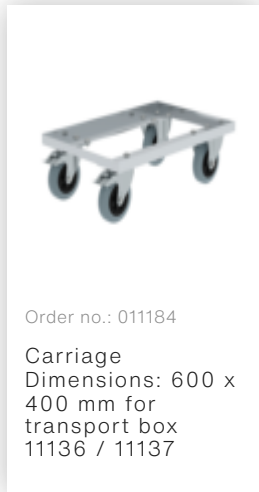

Order no.: 114370

## Case with content "emergency meeting point"

### Accessories for this product

---

Order no.: 011184

Carriage  
Dimensions: 600 x  
400 mm for  
transport box  
11136 / 11137