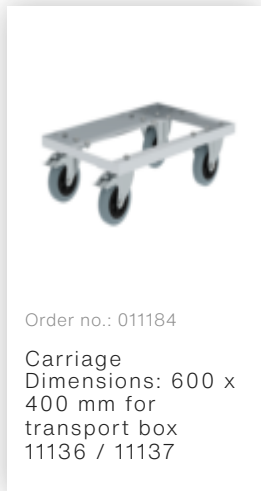

Order no.: 114370

Case with content "emergency meeting point"

Accessories for this product

Order no.: 011184

Carriage
Dimensions: 600 x
400 mm for
transport box
11136 / 11137

Accessories for the product family

Order no.: 011195

Lock set with 2
keys keyed
differently

Order no.: 011196

Lock set with 2
keys keyed the
same with key no.
801