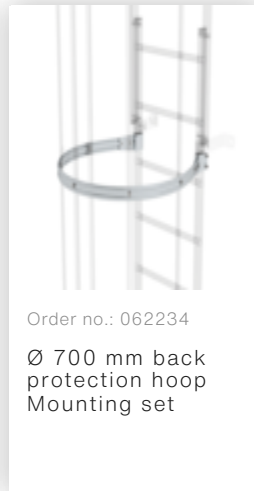

Order no.: 510231

**Multiple-flight vertical  
ladder with back  
protection (machinery)  
bright aluminium 12.12m**

**Accessories for the product family**

Order no.: 062265

Ladder section  
bright aluminium  
10 rungs

Order no.: 062243

Exit side-rail  
straight Bright  
aluminium

Order no.: 063249

Rigid wall anchor  
200 mm,  
galvanised steel  
starr 200mm Stahl  
feuerverzinkt

Order no.: 062234

Ø 700 mm back  
protection hoop  
Mounting set

Order no.: 062235

Back protection  
hoop strut,  
3,000mm long  
Bright aluminium

Order no.: 062963  
Back protection hoop offset design  
Bright aluminium

Order no.: 063961  
Transfer platform between ladder sections, Ø 700 mm  
Galvanised steel