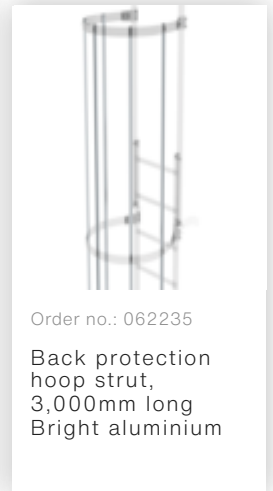

Order no.: 510231

**Multiple-flight vertical  
ladder with back  
protection (machinery)  
bright aluminium 12.12m**

**Accessories for the product family**

Order no.: 062265

Ladder section  
bright aluminium  
10 rungs

Order no.: 062243

Exit side-rail  
straight Bright  
aluminium

Order no.: 063249

Rigid wall anchor  
200 mm,  
galvanised steel  
starr 200mm Stahl  
feuerverzinkt

Order no.: 062234

Ø 700 mm back  
protection hoop  
Mounting set

Order no.: 062235

Back protection  
hoop strut,  
3,000mm long  
Bright aluminium

Order no.: 062963  
Back protection hoop offset design  
Bright aluminium

Order no.: 063961  
Transfer platform between ladder sections, Ø 700 mm  
Galvanised steel

Order no.: 061236  
Vertical ladder connector 200 mm  
Cast aluminium

Order no.: 062274  
Safety strut for offset version  
Bright aluminium

Order no.: 068239  
Connecting brace  
Stainless steel

Order no.: 063257  
Wall anchor U-bracket, rigid  
Wall clearance 150 mm