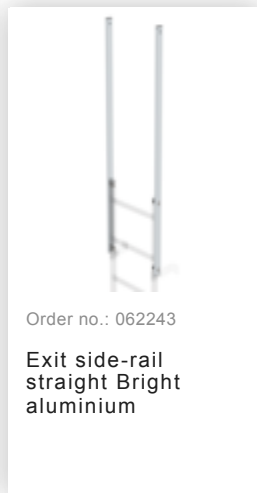

Order no.: 510231

**Multiple-flight vertical
ladder with back
protection (machinery)
bright aluminium 12.12m**

Accessories for the product family

Order no.: 062963

Back protection hoop offset design
Bright aluminium

Order no.: 063961

Transfer platform between ladder sections, Ø 700 mm
Galvanised steel

Order no.: 061236

Vertical ladder connector 200 mm
Cast aluminium

Order no.: 062274

Safety strut for offset version
Bright aluminium

Wall anchor U-bracket, adjustable, 165–205 mm, galvanised steel
165–205 mm, galvanised steel

Order no.: 063260

Wall anchor U-bracket, adjustable, 200–275 mm, galvanised steel
200–275 mm, galvanised steel