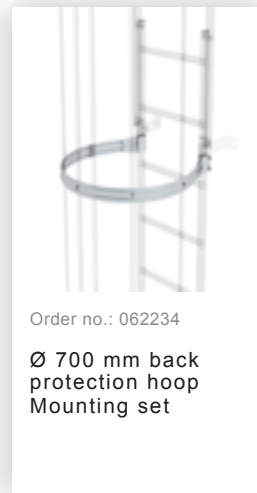

Order no.: 510231

**Multiple-flight vertical
ladder with back
protection (machinery)
bright aluminium 12.12m**

Accessories for the product family

Order no.: 062963

Back protection hoop offset design
Bright aluminium

Order no.: 063961

Transfer platform between ladder sections, Ø 700 mm
Galvanised steel

Order no.: 061236

Vertical ladder connector 200 mm
Cast aluminium

Order no.: 062274

Safety strut for offset version
Bright aluminium

Wall anchor U-bracket, adjustable, 165–205 mm, galvanised steel
165–205 mm, galvanised steel

Order no.: 063260

Wall anchor U-bracket, adjustable, 200–275 mm, galvanised steel
200–275 mm, galvanised steel