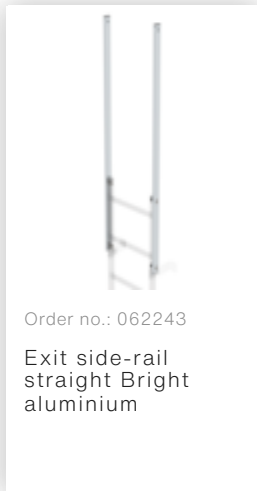

Order no.: 510231

**Multiple-flight vertical  
ladder with back  
protection (machinery)  
bright aluminium 12.12m**

**Accessories for the product family**

Order no.: 062265

Ladder section  
bright aluminium  
10 rungs

Order no.: 062243

Exit side-rail  
straight Bright  
aluminium

Order no.: 063249

Rigid wall anchor  
200 mm,  
galvanised steel  
starr 200mm Stahl  
feuerverzinkt

Order no.: 062234

Ø 700 mm back  
protection hoop  
Mounting set

Order no.: 062235

Back protection  
hoop strut,  
3,000mm long  
Bright aluminium

Order no.: 062963  
Back protection hoop offset design  
Bright aluminium

Order no.: 063961  
Transfer platform between ladder sections, Ø 700 mm  
Galvanised steel