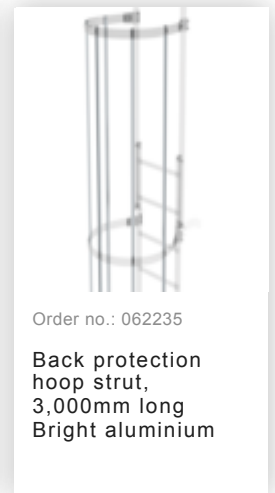

Order no.: 510231

**Multiple-flight vertical
ladder with back
protection (machinery)
bright aluminium 12.12m**

Accessories for the product family

Order no.: 062963

Back protection hoop offset design
Bright aluminium

Order no.: 063961

Transfer platform between ladder sections, Ø 700 mm
Galvanised steel

Order no.: 061236

Vertical ladder connector 200 mm
Cast aluminium

Order no.: 062274

Safety strut for offset version
Bright aluminium

Wall anchor U-bracket, adjustable, 165–205 mm, galvanised steel
165–205 mm, galvanised steel

Order no.: 063260

Wall anchor U-bracket, adjustable, 200–275 mm, galvanised steel
200–275 mm, galvanised steel