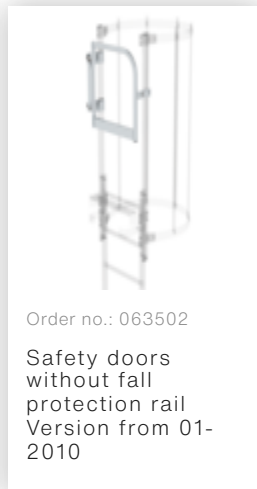

Order no.: 062050

Exit side-rail with railing attachment Alu-Rohling

Accessories for the product family

Order no.: 063500

Safety barrier
Bare aluminium

Order no.: 063502

Safety doors
without fall
protection rail
Version from 01-
2010