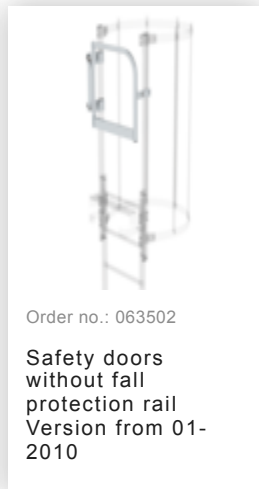

Order no.: 062050

Exit side-rail with railing attachment Alu-Rohling

Accessories for the product family

Order no.: 063500

Safety barrier Bare
aluminium

Order no.: 063502

Safety doors
without fall
protection rail
Version from 01-
2010