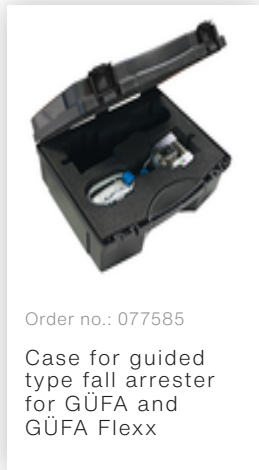

Order no.: 077581

Safety strap runner GÜFA Flexx

Accessories for the product family

Order no.: 077585

Case for guided
type fall arrester
for GÜFA and
GÜFA Flexx

Order no.: 077524

Safety harness EN
361 Type: GÜFA1