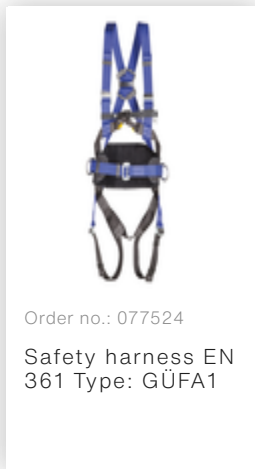

Order no.: 077581

Safety strap runner GÜFA Flexx

Accessories for the product family

Order no.: 077585

Case for guided
type fall arrester
for GÜFA and
GÜFA Flexx

Order no.: 077524

Safety harness EN
361 Type: GÜFA1