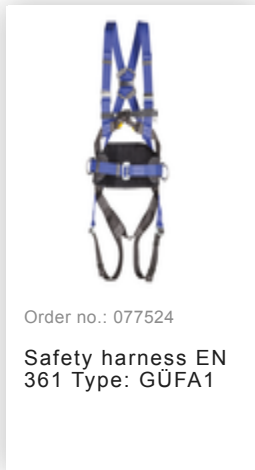

Order no.: 077581

Safety strap runner GÜFA Flexx

Accessories for the product family

Order no.: 077585

Case for guided
type fall arrester
for GÜFA and
GÜFA Flexx

Order no.: 077524

Safety harness EN
361 Type: GÜFA1