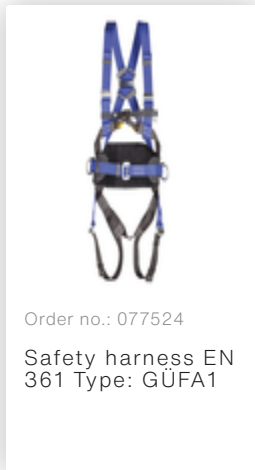

Order no.: 077581

Safety strap runner GÜFA Flexx

Accessories for the product family

Order no.: 077585

Case for guided
type fall arrester
for GÜFA and
GÜFA Flexx

Order no.: 077524

Safety harness EN
361 Type: GÜFA1