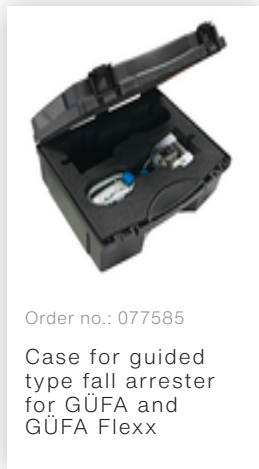

Order no.: 077581

Safety strap runner GÜFA Flexx

Accessories for the product family

Order no.: 077585

Case for guided
type fall arrester
for GÜFA and
GÜFA Flexx

Order no.: 077524

Safety harness EN
361 Type: GÜFA1