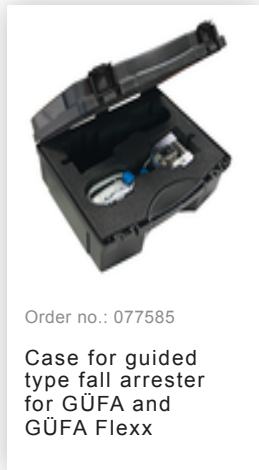

Order no.: 077581

Safety strap runner GÜFA Flexx

Accessories for the product family

Order no.: 077585

Case for guided
type fall arrester
for GÜFA and
GÜFA Flexx

Order no.: 077524

Safety harness EN
361 Type: GÜFA1