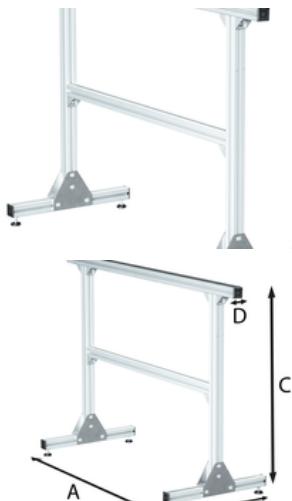

- Profile slot allows stops or components to be attached
- Maximum load: 200 kg

Thanks to the sturdy screw connections and the height-adjustable cross bracing, our aluminium work trestle offers a high degree of stability, allowing you to concentrate fully on your tasks. The adjustable plate feet allow easy adjustment to different floor coverings (unevenness).

Our work trestle also has profile grooves that allow you to securely attach stops or other components. The grooves can also be closed by the cover provided to prevent dirt from getting lodged in them. With a maximum load of 200 kg, our work trestle ensures that it can withstand even the toughest requirements.

Scope of supply

- Work trestle kit for self-assembly: 1 x

More product pictures