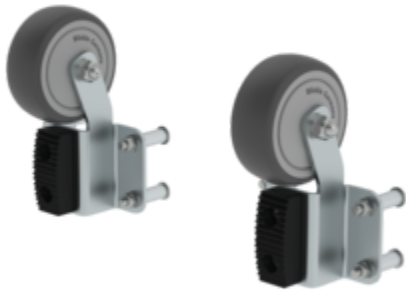

Order no.: 019638

'roll-fix' ladder castors

Version

Self-assembly

Factory assembly

Specification

Product type Accessories	Length 143 mm	Width 80 mm	Step depth 80 mm	Suitable for ladder type Straight ladders Push-up extension ladders Rope- extension ladders
Material Plastics	Weight 1.2 kg	Transport dimensions 160 x 170 x 90 mm, 1.2 kg	Business division MUNK Günzburger Steigtechnik	Order no. 019638
Price € 82.00				

Facts

- Use wheels instead of carrying: Ergonomic and comfortable handling of ladders with stabilisers
- Stop function to prevent slipping and unintentional movement of the ladder
- Reduced joint and back strain when handling ladders
- suitable for aluminium step/rung straight ladders, step push-up extension ladders, step rope-extension ladders
- 1 set = 2 items