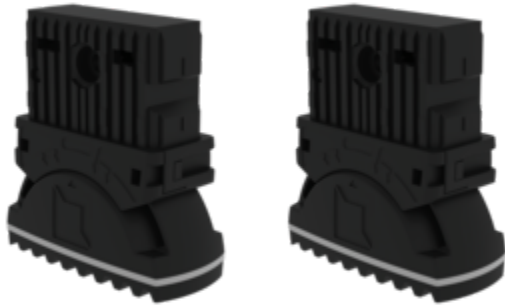

Order no.: 019205

nivello® inside shoe

For depth of side-rail

58 73 85 98

Specification

Product type Spare part	Length 70 mm	Width 32 mm	Height 73 mm	Depth of side-rails 58 mm
Width of side-rails 25 mm	Material Plastics	Weight 0.16 kg	Transport dimensions 75 x 69 x 55 mm, 0.158 kg	Predecessor product 019785
Business division MUNK Günzburger Steigtechnik	Article no. 019205	Price € 19.00		

Facts

- Easy to attach and remove without tools
- Made from durable and robust plastic
- Reliable stability and safety
- For products made of aluminium from model year 2019 onwards
- 1 set = 2 items

Scope of supply