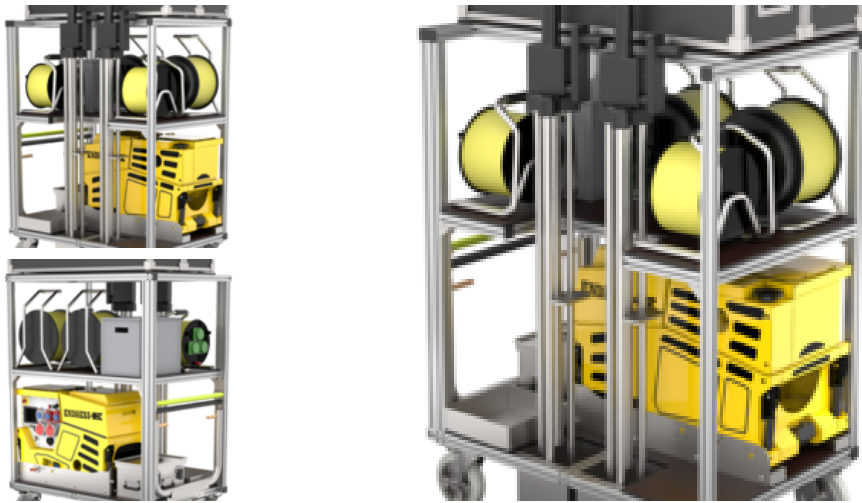

More product pictures

Added value

Reference model

With our reference models, we provide you with a selection of individual roll containers to illustrate the variety and possibilities of our designs. We would also be happy to manufacture mobile containers for your needs - [please contact us!](#)