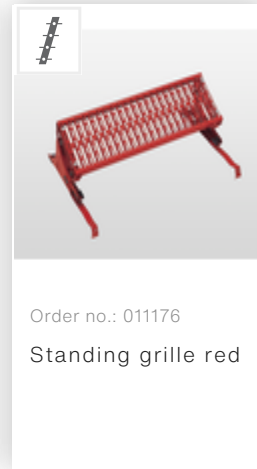

Accessories