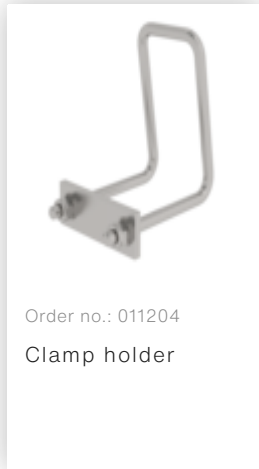

Accessories