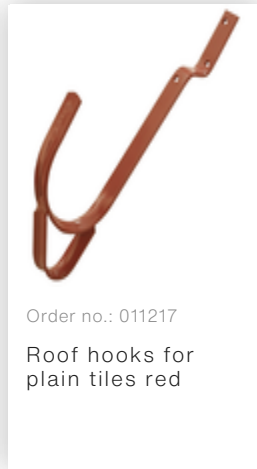

Accessories