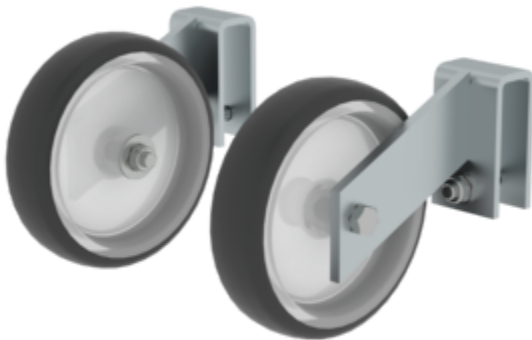

## Lifting castor rigid work platform

### Specification

Castor diameter <b>125 mm</b>	Material <b>Galvanised steel   Plastic</b>	Weight <b>1.5 kg</b>	Transport dimensions <b>255 x 170 x 90 mm, 1.5 kg</b>	Product type <b>Accessories</b>
Business division <b>MUNK Günzburger Steigtechnik</b>	Order no. <b>050041</b>	Price <b>€ 76.00</b>		

### Scope of supply

- Lifting castors: 2 x