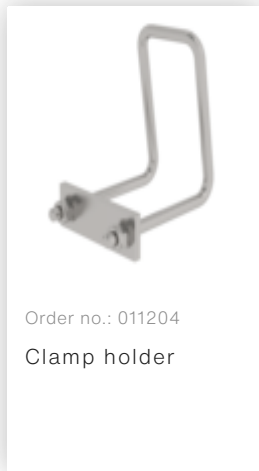

Accessories