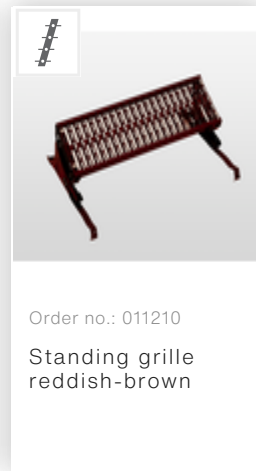

Accessories