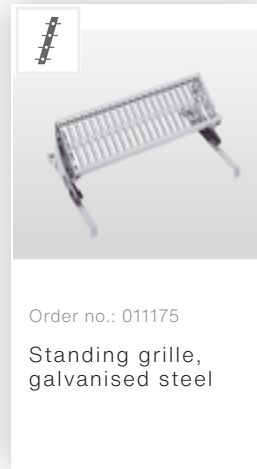

Accessories