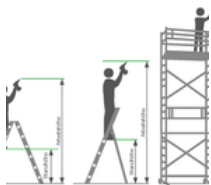

Note: Working heights

- National regulations (e.g. TRBS 2121 Part 2 in Germany) must be complied with with regard to the maximum working height when using the ladder as a workstation.
- Information on [TRBS 2121 Part 2](#) has been summarised on our Service page
- Read our [tips and tricks](#) on how to calculate [working height](#)