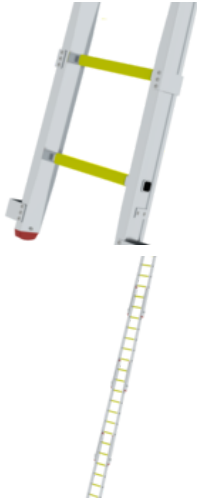

More product pictures