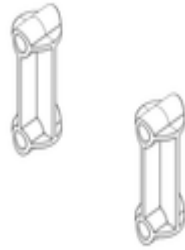

Order no.: 059203

Platform stairs, with
double-sided access, with
spring-loaded castor
corundum coating R13 3
steps

Spare parts

Order no.: 019246

Inside shoe for platform stairs For side-rail dimensions: 57 x 24 mm

Order no.: 800007

Side railings incl. mounting kit

Order no.: 800010

Castor set, support section incl. mounts

Order no.: 800012

Castor set, support section electrically conductive

Order no.: 800014

Mounting kit for platform stairs complete on both sides

Order no.: 800015

**Mounting kit for
ladder Platform
stairs**

Order no.: 800017

**Mounting kit for
struts**

Order no.: 800021

**Mounting kits for
side railings**

Order no.: 800052

**Platform with
aluminium facing
profile R13**