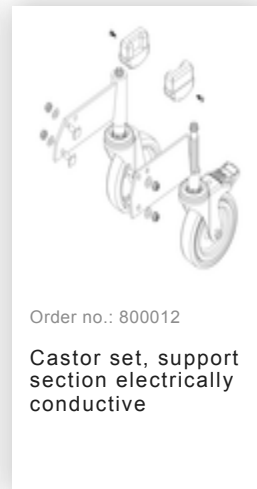

Order no.: 059203

Platform stairs, with  
double-sided access, with  
spring-loaded castor  
corundum coating R13 3  
steps

## Spare parts

Order no.: 800015

**Mounting kit for  
ladder Platform  
stairs**

Order no.: 800017

**Mounting kit for  
struts**

Order no.: 800021

**Mounting kits for  
side railings**

Order no.: 800052