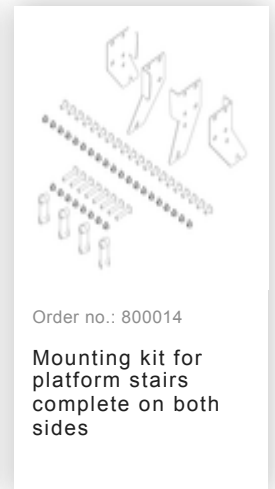

Order no.: 059203

Platform stairs, with  
double-sided access, with  
spring-loaded castor  
corundum coating R13 3  
steps

## Spare parts

Order no.: 800015

**Mounting kit for  
ladder Platform  
stairs**

Order no.: 800017

**Mounting kit for  
struts**

Order no.: 800021

**Mounting kits for  
side railings**

Order no.: 800052