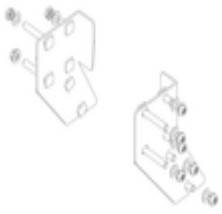

Order no.: 059203

**Platform stairs, with
double-sided access,
with spring-loaded
castor corundum coating
R13 3 steps**

Spare parts

Order no.: 019246

Inside shoe for
platform stairs For
side-rail
dimensions:
57 x 24 mm

Order no.: 800007

Side railings incl.
mounting kit

Order no.: 800010

Castor set,
support section
incl. mounts

Order no.: 800012

Castor set,
support section
electrically
conductive

Order no.: 800014

Mounting kit for
platform stairs
complete on both
sides

Order no.: 800015

Mounting kit for
ladder Platform
stairs

Order no.: 800017

Mounting kit for
struts

Order no.: 800021

Mounting kits for
side railings

Order no.: 800052

Platform with
aluminium facing
profile R13