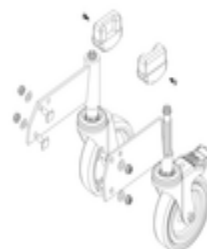

Order no.: 059203

**Platform stairs, with
double-sided access,
with spring-loaded
castor corundum coating
R13 3 steps**

Spare parts

Order no.: 019246

Inside shoe for
platform stairs For
side-rail
dimensions:
57 x 24 mm

Order no.: 800007

Side railings incl.
mounting kit

Order no.: 800010

Castor set,
support section
incl. mounts

Order no.: 800012

Castor set,
support section
electrically
conductive

Order no.: 800014

Mounting kit for
platform stairs
complete on both
sides

Order no.: 800015

Mounting kit for
ladder Platform
stairs

Order no.: 800017

Mounting kit for
struts

Order no.: 800021

Mounting kits for
side railings

Order no.: 800052

Platform with
aluminium facing
profile R13