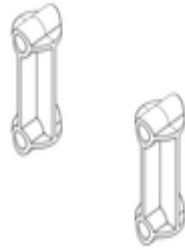

Order no.: 059203

Platform stairs, with  
double-sided access, with  
spring-loaded castor  
corundum coating R13 3  
steps

## Spare parts

Order no.: 800015

**Mounting kit for  
ladder Platform  
stairs**

Order no.: 800017

**Mounting kit for  
struts**

Order no.: 800021

**Mounting kits for  
side railings**

Order no.: 800052

**Platform with  
aluminium facing  
profile R13**

Order no.: 800053

**Ladder platform  
stairs 3 steps incl.  
mounting kit**

Order no.: 800063

**Reinforcing strut,  
platform stairs incl.  
mounting kit**