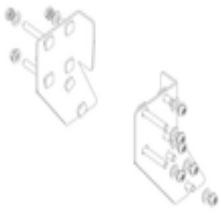

Order no.: 059203

Platform stairs, with  
double-sided access, with  
spring-loaded castor  
corundum coating R13 3  
steps

## Spare parts

Order no.: 800015

**Mounting kit for  
ladder Platform  
stairs**

Order no.: 800017

**Mounting kit for  
struts**

Order no.: 800021

**Mounting kits for  
side railings**

Order no.: 800052