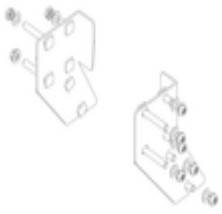

Order no.: 059203

Platform stairs, with
double-sided access, with
spring-loaded castor
corundum coating R13 3
steps

Spare parts

Order no.: 019246

Inside shoe for platform stairs For side-rail dimensions: 57 x 24 mm

Order no.: 800007

Side railings incl. mounting kit

Order no.: 800010

Castor set, support section incl. mounts

Order no.: 800012

Castor set, support section electrically conductive

Order no.: 800014

Mounting kit for platform stairs complete on both sides

Order no.: 800015

**Mounting kit for
ladder Platform
stairs**

Order no.: 800017

**Mounting kit for
struts**

Order no.: 800021

**Mounting kits for
side railings**

Order no.: 800052

**Platform with
aluminium facing
profile R13**