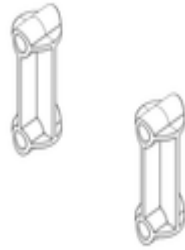

Order no.: 059203

**Platform stairs, with
double-sided access,
with spring-loaded
castor corundum coating
R13 3 steps**

Spare parts

Order no.: 019246

Inside shoe for
platform stairs For
side-rail
dimensions:
57 x 24 mm

Order no.: 800007

Side railings incl.
mounting kit

Order no.: 800010

Castor set,
support section
incl. mounts

Order no.: 800012

Castor set,
support section
electrically
conductive

Order no.: 800014

Mounting kit for
platform stairs
complete on both
sides

Order no.: 800015

Mounting kit for
ladder Platform
stairs

Order no.: 800017

Mounting kit for
struts

Order no.: 800021

Mounting kits for
side railings

Order no.: 800052

Platform with
aluminium facing
profile R13