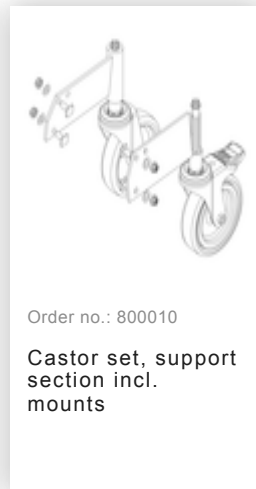

Order no.: 059203

Platform stairs, with  
double-sided access, with  
spring-loaded castor  
corundum coating R13 3  
steps

## Spare parts

Order no.: 800015

**Mounting kit for  
ladder Platform  
stairs**

Order no.: 800017

**Mounting kit for  
struts**

Order no.: 800021

**Mounting kits for  
side railings**

Order no.: 800052