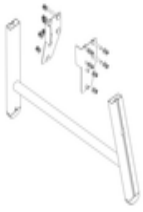

Order no.: 800023
Support section,
platform stairs
incl. mounting kit