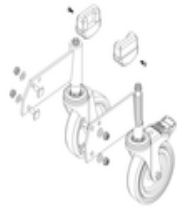

Order no.: 051102

Platform stairs, with single-sided access, with spring-loaded castors, steel grating 2 steps

Spare parts

Order no.: 019687
Spring-loaded castor for platform stairs with locking device

Order no.: 019697
Spring-loaded castor for platform stairs without locking device

Order no.: 019246
Inside shoe for platform stairs For side-rail dimensions: 57 x 24 mm

Order no.: 800006
Front-side railing, platform stairs incl. mounting kit

Order no.: 800007
Side railings incl. mounting kit

Order no.: 800013
Mounting kit for platform stairs complete single-sided

Order no.: 800015
Mounting kit for ladder Platform stairs

Order no.: 800016
Mounting kit for support section

Order no.: 800020
Assembly set for front-side railing

Order no.: 800021
Mounting kits for side railings

Order no.: 800023
Support section,
platform stairs
incl. mounting kit

Order no.: 800035
Castor set, ascent
section electrically
conductive

Order no.: 800036
Anti-static castor
set electrically
conductive