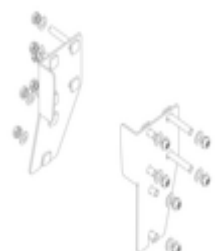

Order no.: 055103

**Platform stairs, with  
single-sided access,  
with castors and  
handles, corundum  
coating. R13 3 steps**

## Spare parts

Order no.: 019246

Inside shoe for  
platform stairs For  
side-rail  
dimensions:  
57 x 24 mm

Order no.: 800006

Spare parts for  
platform ladders  
and platform stairs

Order no.: 800007

Spare parts for  
platform ladders  
and platform stairs

Order no.: 800013

Spare parts for  
platform ladders  
and platform stairs

Order no.: 800015

Spare parts for  
platform ladders  
and platform stairs

Order no.: 800016

Spare parts for  
platform ladders  
and platform stairs