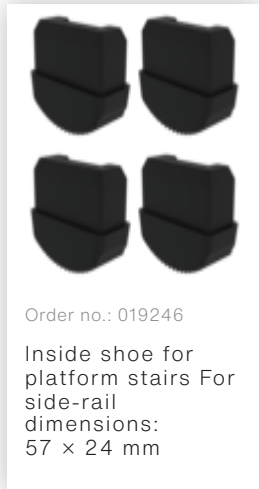

Order no.: 055103

**Platform stairs, with
single-sided access,
with castors and
handles, corundum
coating. R13 3 steps**

Spare parts

Order no.: 019246

Inside shoe for
platform stairs For
side-rail
dimensions:
57 × 24 mm