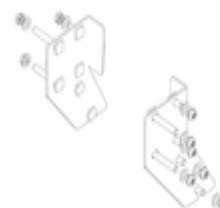

Order no.: 800015

Spare parts for
platform ladders
and platform stairs