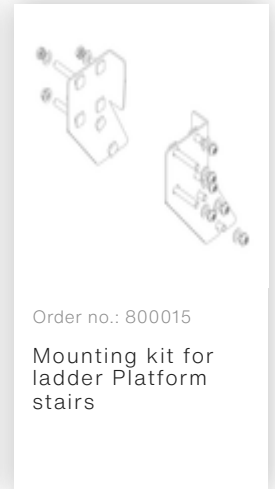

Order no.: 055103

**Platform stairs, with  
single-sided access,  
with castors and  
handles, corundum  
coating. R13 3 steps**

## Spare parts

Order no.: 800016

Mounting kit for support section

Order no.: 800017

Mounting kit for struts

Order no.: 800020

Assembly set for front-side railing

Order no.: 800021