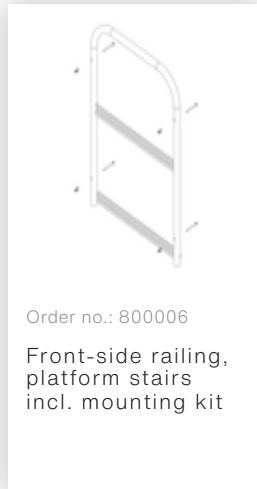

Order no.: 055103

**Platform stairs, with  
single-sided access,  
with castors and  
handles, corundum  
coating. R13 3 steps**

## Spare parts

Order no.: 800016

Mounting kit for support section

Order no.: 800017

Mounting kit for struts

Order no.: 800020

Assembly set for front-side railing

Order no.: 800021