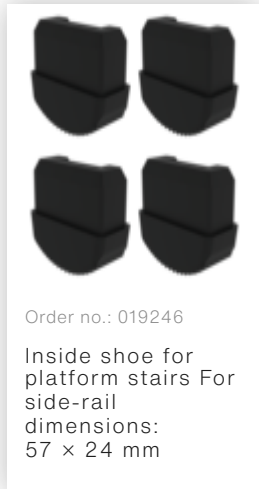

Order no.: 055103

**Platform stairs, with  
single-sided access,  
with castors and  
handles, corundum  
coating. R13 3 steps**

## Spare parts

Order no.: 800016

Mounting kit for support section

Order no.: 800017

Mounting kit for struts

Order no.: 800020

Assembly set for front-side railing

Order no.: 800021