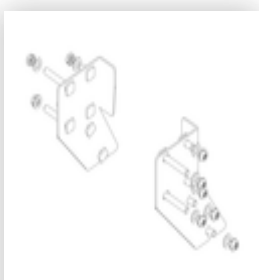

Order no.: 058103

**Platform stairs, with
single-sided access,
with castors and
handles, steel grating 3
steps**

Spare parts

Order no.: 019246

Inside shoe for
platform stairs For
side-rail
dimensions:
57 x 24 mm

Order no.: 800006

Spare parts for
platform ladders
and platform stairs

Order no.: 800007

Spare parts for
platform ladders
and platform stairs

Order no.: 800013

Spare parts for
platform ladders
and platform stairs