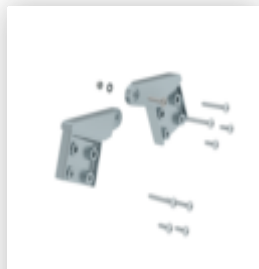

Order no.: 040270

**Stepladder with steps,
double-sided access,
pluggable 2x4 steps**

Spare parts

Order no.: 019296

Replacement hinge set for stepladders, double-sided access, made of aluminium

Order no.: 019412

Corner strut for aluminium double-sided step ladders.

Order no.: 019052

ergo-pad® grip area type 2 for double-sided step ladder with double-sided access

Order no.: 019206

nivello® inside shoe 73 x 25 mm Model year from 2019

Order no.: 019209

nivello® foot plate, standard for depth of side-rail 58 / 73 mm

Order no.: 019429

Spreader lock 1 set = 2 pcs. including rivets

Order no.: 019140

Information sticker for double-sided ladders with double-sided access Sticker 19020