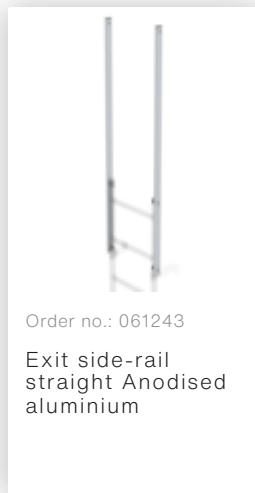

Order no.: 500100

**Single-flight vertical  
ladder with back  
protection anodised  
aluminium 5.96m**

**Spare parts**

Order no.: 061235

Back protection  
hoop strut,  
3,000mm long  
Anodised  
aluminium

Order no.: 061236

Vertical ladder  
connector 200 mm  
Cast aluminium