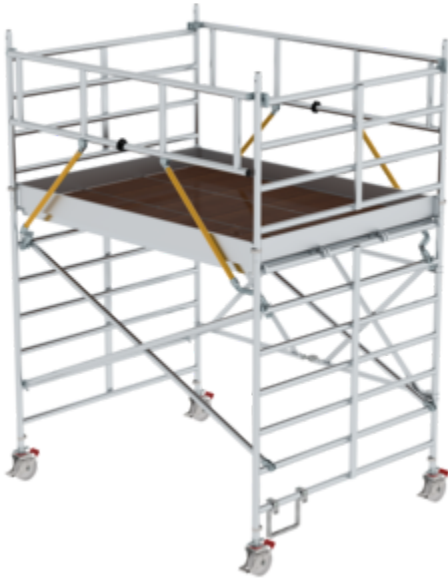

Order no.: 115510

Folding scaffolding SG  
with triple platform  
Platform height 2.51 m