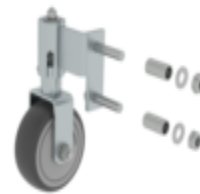

Order no.: 041206

Double-sided stepladder with castors 2x3 steps

Spare parts

Order no.: 019296

Replacement hinge set for stepladders, double-sided access, made of aluminium

Order no.: 019412

Corner strut for aluminium double-sided step ladders.

Order no.: 019808

Spring castor for stepladder right Ø 80 mm

Order no.: 019809

Spring castor for stepladder left Ø 80 mm

Order no.: 019206

nivello® inside shoe 73 x 25 mm
Model year from 2019