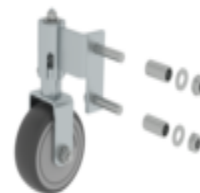

Order no.: 041206

Double-sided stepladder with castors 2x3 steps

Spare parts

Order no.: 019296

Replacement hinge set for stepladders, double-sided access, made of aluminium

Order no.: 019412

Corner strut for aluminium double-sided step ladders.

Order no.: 019808

Spring castor for stepladder right Ø 80 mm

Order no.: 019809

Spring castor for stepladder left Ø 80 mm

Order no.: 019206

nivello® inside shoe 73 x 25 mm
Model year from 2019