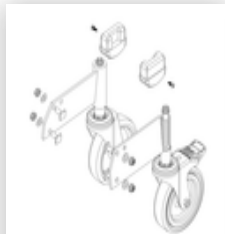

Order no.: 800036

Spare parts for
platform ladders
and platform stairs