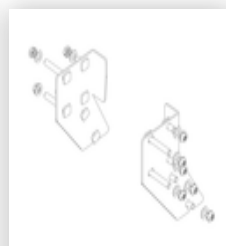

Order no.: 050203

**Platform stairs, with double-sided access, with spring-loaded castors, grooved aluminium 3 steps**

**Spare parts**

Order no.: 019246

Inside shoe for platform stairs For side-rail dimensions: 57 x 24 mm

Order no.: 800007

Side railings incl. mounting kit

Order no.: 800008

Platform with aluminium ribbed facing profile

Order no.: 800014

Mounting kit for platform stairs complete on both sides

Order no.: 800015

Castor set, ascent section electrically conductive

Order no.: 800036

Anti-static castor set electrically conductive

Order no.: 800063

Reinforcing strut,  
platform stairs  
incl. mounting kit