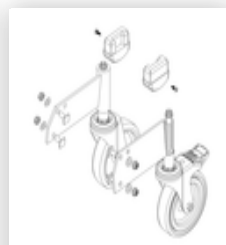

Order no.: 050203

**Platform stairs, with double-sided access, with spring-loaded castors, grooved aluminium 3 steps**

**Spare parts**

Order no.: 019246

Inside shoe for platform stairs For side-rail dimensions: 57 x 24 mm

Order no.: 800007

Side railings incl. mounting kit

Order no.: 800008

Platform with aluminium ribbed facing profile

Order no.: 800014

Mounting kit for platform stairs complete on both sides

Order no.: 800015

Mounting kit for ladder Platform stairs

Order no.: 800017

Mounting kit for struts

Order no.: 800021

Mounting kits for side railings

Order no.: 800026

Ladder platform stairs 3 steps incl. mounting kit

Order no.: 800035

Castor set, ascent section electrically conductive

Order no.: 800036

Anti-static castor set electrically conductive

Order no.: 800063

Reinforcing strut,  
platform stairs  
incl. mounting kit