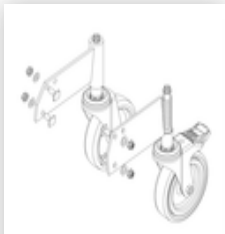

Order no.: 050203

Platform stairs, with double-sided access, with spring-loaded castors, grooved aluminium 3 steps

Spare parts

Order no.: 019687

Spring-loaded castor for platform stairs with locking device

Order no.: 019697

Spring-loaded castor for platform stairs without locking device

Order no.: 019246

Inside shoe for platform stairs For side-rail dimensions: 57 x 24 mm

Order no.: 800007

Spare parts for platform ladders and platform stairs

Order no.: 800008

Spare parts for platform ladders and platform stairs

Order no.: 800014

Spare parts for platform ladders and platform stairs

Order no.: 800015

Spare parts for platform ladders and platform stairs

Order no.: 800017

Spare parts for platform ladders and platform stairs

Order no.: 800021

Spare parts for platform ladders and platform stairs

Order no.: 800026

Spare parts for platform ladders and platform stairs