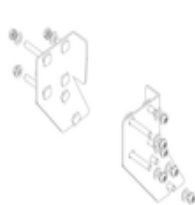

Order no.: 050203

Platform stairs, with double-sided access, with spring-loaded castors, grooved aluminium 3 steps

Spare parts

Order no.: 019687

Spring-loaded castor for platform stairs with locking device

Order no.: 019697

Spring-loaded castor for platform stairs without locking device

Order no.: 019246

Inside shoe for platform stairs For side-rail dimensions: 57 x 24 mm

Order no.: 800007

Spare parts for platform ladders and platform stairs

Order no.: 800008

Spare parts for platform ladders and platform stairs

Order no.: 800014

Spare parts for platform ladders and platform stairs

Order no.: 800015

Spare parts for platform ladders and platform stairs