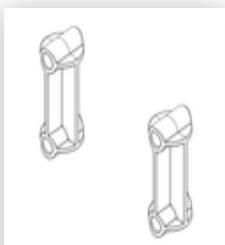

Order no.: 800021

Mounting kits for side railings