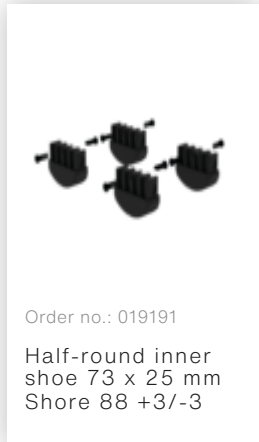

Order no.: 030408

**Bridging platform,
foldable 1.70 x 0.60 m**

Spare parts

Order no.: 019191

Half-round inner
shoe 73 x 25 mm
Shore 88 +3/-3