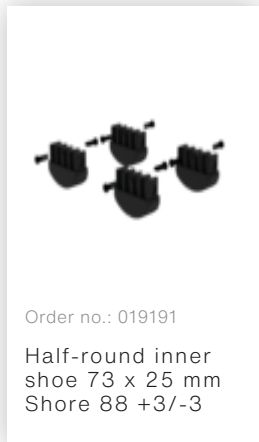

Order no.: 030408

**Bridging platform,
foldable 1.70 x 0.60 m**

Spare parts

Order no.: 019191

Half-round inner
shoe 73 x 25 mm
Shore 88 +3/-3