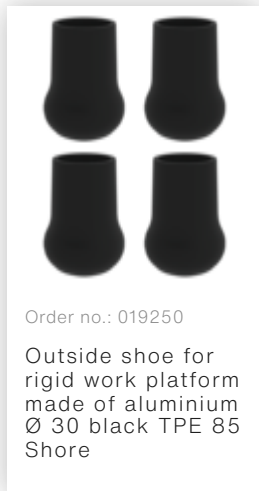

Order no.: 051018

Work platform rigid steel grating with castors 2 steps

Spare parts

Order no.: 019250

Outside shoe for
rigid work platform
made of aluminium
Ø 30 black TPE 85
Shore