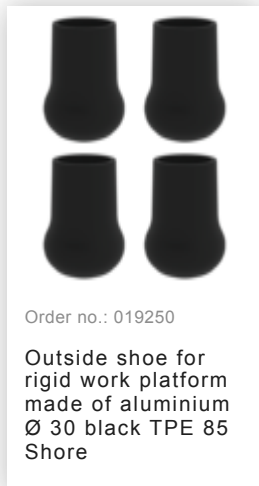

Order no.: 051018

Work platform rigid steel
grating with castors 2
steps

Spare parts

Order no.: 019250

Outside shoe for
rigid work platform
made of aluminium
Ø 30 black TPE 85
Shore
