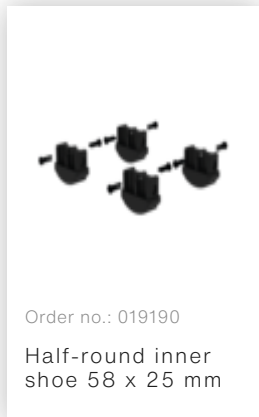

Order no.: 030404

**ML bridging platform,
foldable 1300 x 285 x
500 mm**

Spare parts

Order no.: 019190

Half-round inner
shoe 58 x 25 mm
