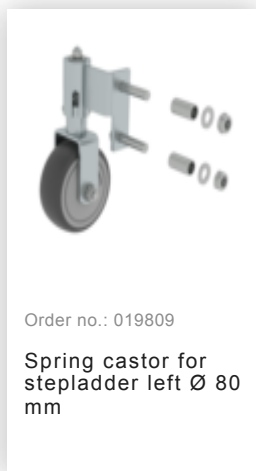

Order no.: 041103

Single-sided stepladder with castors 3 steps

Spare parts

Order no.: 019206

nivello® inside shoe 73 x 25 mm
Model year from 2019

Order no.: 019845

Storage tray for double-sided step ladder for ladders from April 2018 onwards

Order no.: 019142

Information sticker for double-sided ladders with single-sided access
Sticker 19022