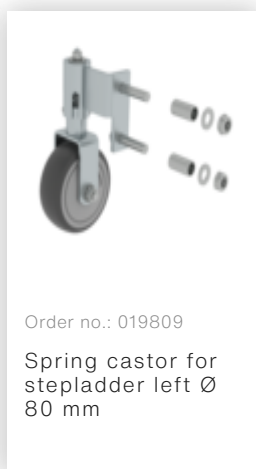

Order no.: 041103

Single-sided stepladder with castors 3 steps

Spare parts

Order no.: 019206

nivello® inside
shoe 73 x 25 mm
Model year from
2019

Order no.: 019845

Storage tray for
double-sided step
ladder for ladders
from April 2018
onwards

Order no.: 019142

Information sticker
for double-sided
ladders with
single-sided
access Sticker
19022