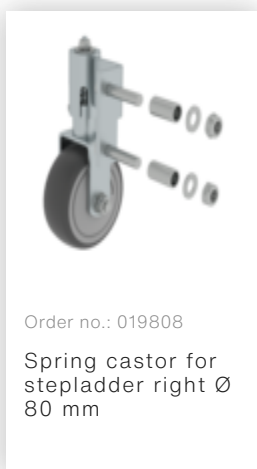

Order no.: 041103

Single-sided stepladder with castors 3 steps

Spare parts

Order no.: 019206

nivello® inside
shoe 73 x 25 mm
Model year from
2019

Order no.: 019845

Storage tray for
double-sided step
ladder for ladders
from April 2018
onwards

Order no.: 019142

Information sticker
for double-sided
ladders with
single-sided
access Sticker
19022