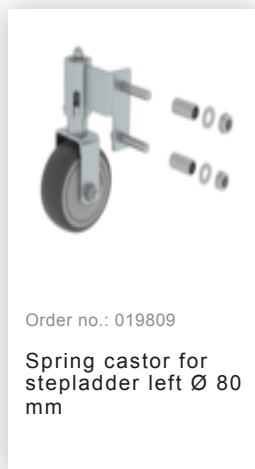

Order no.: 041103

Single-sided stepladder with castors 3 steps

Spare parts

Order no.: 019206

nivello® inside shoe 73 x 25 mm
Model year from 2019

Order no.: 019845

Storage tray for double-sided step ladder for ladders from April 2018 onwards

Order no.: 019142

Information sticker for double-sided ladders with single-sided access
Sticker 19022