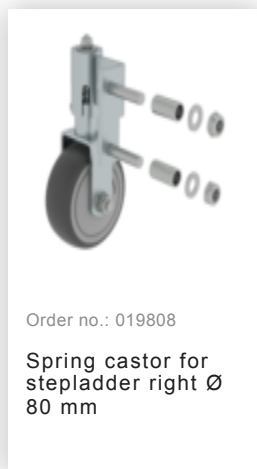

Order no.: 041103

Single-sided stepladder with castors 3 steps

Spare parts

Order no.: 019206

nivello® inside shoe 73 x 25 mm
Model year from 2019

Order no.: 019845

Storage tray for double-sided step ladder for ladders from April 2018 onwards

Order no.: 019142

Information sticker for double-sided ladders with single-sided access
Sticker 19022