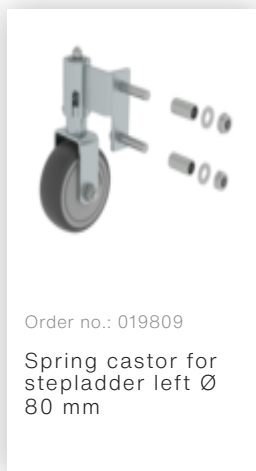

Order no.: 041103

Single-sided stepladder with castors 3 steps

Spare parts

Order no.: 019206

nivello® inside
shoe 73 x 25 mm
Model year from
2019

Order no.: 019845

Storage tray for
double-sided step
ladder for ladders
from April 2018
onwards

Order no.: 019142

Information sticker
for double-sided
ladders with
single-sided
access Sticker
19022