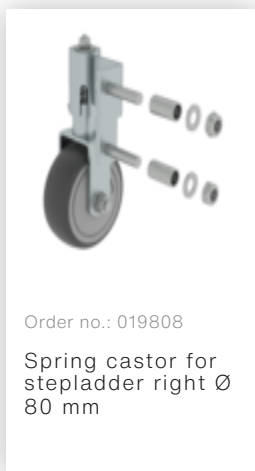

Order no.: 041103

Single-sided stepladder with castors 3 steps

Spare parts

Order no.: 019206

nivello® inside
shoe 73 x 25 mm
Model year from
2019

Order no.: 019845

Storage tray for
double-sided step
ladder for ladders
from April 2018
onwards

Order no.: 019142

Information sticker
for double-sided
ladders with
single-sided
access Sticker
19022