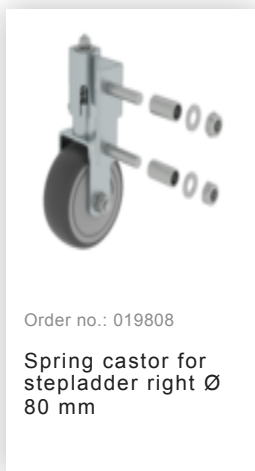

Order no.: 041103

Single-sided stepladder with castors 3 steps

Spare parts

Order no.: 019206

nivello® inside shoe 73 x 25 mm
Model year from 2019

Order no.: 019845

Storage tray for double-sided step ladder for ladders from April 2018 onwards

Order no.: 019142

Information sticker for double-sided ladders with single-sided access
Sticker 19022