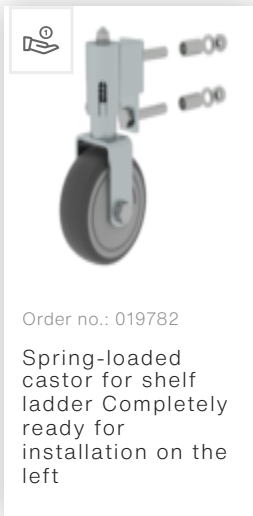

Order no.: 044506

Step shelf ladder, rotating for double shelf 6 steps

Spare parts

Order no.: 019191

Half-round inner
shoe 73 x 25 mm
Shore 88 +3/-3

Order no.: 019782

Spring-loaded
castor for shelf
ladder Completely
ready for
installation on the
left

Order no.: 019682

Spring-loaded
castor for shelf
ladder Completely
ready for
installation on the
right