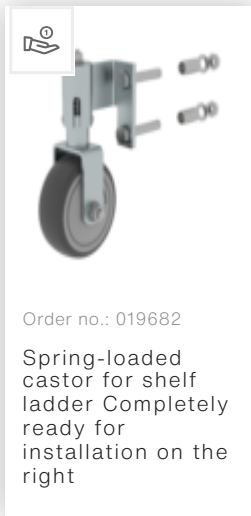

Order no.: 044506

Step shelf ladder, rotating for double shelf 6 steps

Spare parts

Order no.: 019191

Half-round inner
shoe 73 x 25 mm
Shore 88 +3/-3

Order no.: 019782

Spring-loaded
castor for shelf
ladder Completely
ready for
installation on the
left

Order no.: 019682

Spring-loaded
castor for shelf
ladder Completely
ready for
installation on the
right