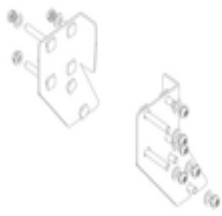

Order no.: 056103

**Platform stairs, with
single-sided access,
with castors and
handles, grooved
aluminium 3 steps**

Spare parts

Order no.: 019246
Inside shoe for platform stairs For side-rail dimensions: 57 × 24 mm

Order no.: 800006
Front-side railing, platform stairs incl. mounting kit

Order no.: 800007
Side railings incl. mounting kit

Order no.: 800008
Platform with aluminium ribbed facing profile

Order no.: 800013
Mounting kit for platform stairs complete single-sided

Order no.: 800015

Mounting kit for
ladder Platform
stairs

Order no.: 800016

Mounting kit for
support section

Order no.: 800017

Mounting kit for
struts

Order no.: 800020

Assembly set for
front-side railing