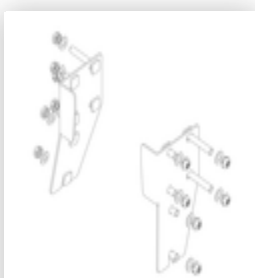

## Spare parts

Order no.: 019246

Inside shoe for  
platform stairs For  
side-rail  
dimensions:  
57 × 24 mm

Order no.: 800006

Spare parts for  
platform ladders  
and platform stairs

Order no.: 800007

Spare parts for  
platform ladders  
and platform stairs

Order no.: 800008

Spare parts for  
platform ladders  
and platform stairs

Order no.: 800013

Spare parts for  
platform ladders  
and platform stairs

Order no.: 800015

Spare parts for  
platform ladders  
and platform stairs