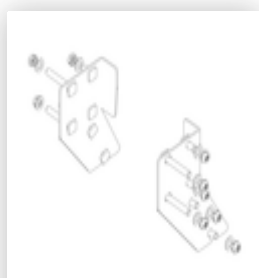

Order no.: 800015

Spare parts for
platform ladders
and platform stairs