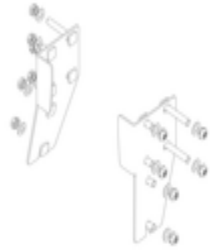

Order no.: 056103

**Platform stairs, with
single-sided access,
with castors and
handles, grooved
aluminium 3 steps**

Spare parts

Order no.: 019246
Inside shoe for platform stairs For side-rail dimensions: 57 × 24 mm

Order no.: 800006
Front-side railing, platform stairs incl. mounting kit

Order no.: 800007
Side railings incl. mounting kit

Order no.: 800008
Platform with aluminium ribbed facing profile

Order no.: 800013
Mounting kit for platform stairs complete single-sided

Order no.: 800015

Mounting kit for
ladder Platform
stairs

Order no.: 800016

Mounting kit for
support section

Order no.: 800017

Mounting kit for
struts

Order no.: 800020

Assembly set for
front-side railing