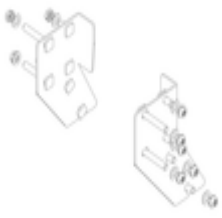

Order no.: 056103

Platform stairs, with
single-sided access, with
castors and handles,
grooved aluminium 3
steps

Spare parts

Order no.: 800015

**Mounting kit for
ladder Platform
stairs**

Order no.: 800016

**Mounting kit for
support section**

Order no.: 800017

**Mounting kit for
struts**

Order no.: 800020

**Assembly set for
front-side railing**

Order no.: 800021

**Mounting kits for
side railings**

Order no.: 800026

**Ladder platform
stairs 3 steps incl.
mounting kit**