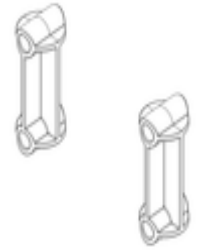

Order no.: 056103

**Platform stairs, with
single-sided access,
with castors and
handles, grooved
aluminium 3 steps**

Spare parts

Order no.: 019246
Inside shoe for platform stairs For side-rail dimensions: 57 × 24 mm

Order no.: 800006
Front-side railing, platform stairs incl. mounting kit

Order no.: 800007
Side railings incl. mounting kit

Order no.: 800008
Platform with aluminium ribbed facing profile

Order no.: 800013
Mounting kit for platform stairs complete single-sided

Order no.: 800015

Mounting kit for
ladder Platform
stairs

Order no.: 800016

Mounting kit for
support section

Order no.: 800017

Mounting kit for
struts

Order no.: 800020

Assembly set for
front-side railing

Order no.: 800021

Mounting kits for
side railings

Order no.: 800026

Ladder platform
stairs 3 steps incl.
mounting kit

Order no.: 800027

Support section,
platform stairs
incl. mounting kit

Order no.: 800028

Reinforcing strut,
platform stairs
incl. mounting kit