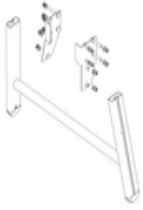

Order no.: 050102

Platform stairs, with single-sided access, with spring-loaded castors, grooved aluminium 2 steps

Spare parts

 <p>Order no.: 019246 Inside shoe for platform stairs For side-rail dimensions: 57 x 24 mm</p>	 <p>Order no.: 800006 Front-side railing, platform stairs incl. mounting kit</p>	 <p>Order no.: 800007 Side railings incl. mounting kit</p>	 <p>Order no.: 800008 Platform with aluminium ribbed facing profile</p>	 <p>Order no.: 800013 Mounting kit for platform stairs complete single-sided</p>
 <p>Order no.: 800015 Mounting kit for ladder Platform stairs</p>	 <p>Order no.: 800016 Mounting kit for support section</p>	 <p>Order no.: 800020 Assembly set for front-side railing</p>	 <p>Order no.: 800021 Mounting kits for side railings</p>	 <p>Order no.: 800022 Ladder platform stairs 2 steps incl. mounting kit</p>

Order no.: 800023
Support section,
platform stairs
incl. mounting kit

Order no.: 800024
Castor set, ascent
section incl.
mounts

Order no.: 800025
Anti-static castor
set electrically
conductive