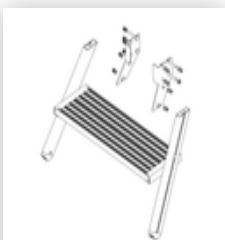

Order no.: 800022

Spare parts for platform ladders and platform stairs