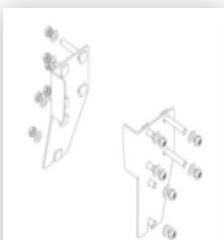

Order no.: 800016

Spare parts for platform ladders and platform stairs