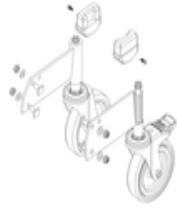

Order no.: 050102

Platform stairs, with single-sided access, with spring-loaded castors, grooved aluminium 2 steps

Spare parts

 <p>Order no.: 019246 Inside shoe for platform stairs For side-rail dimensions: 57 x 24 mm</p>	 <p>Order no.: 800006 Front-side railing, platform stairs incl. mounting kit</p>	 <p>Order no.: 800007 Side railings incl. mounting kit</p>	 <p>Order no.: 800008 Platform with aluminium ribbed facing profile</p>	 <p>Order no.: 800013 Mounting kit for platform stairs complete single-sided</p>
 <p>Order no.: 800015 Mounting kit for ladder Platform stairs</p>	 <p>Order no.: 800016 Mounting kit for support section</p>	 <p>Order no.: 800020 Assembly set for front-side railing</p>	 <p>Order no.: 800021 Mounting kits for side railings</p>	 <p>Order no.: 800022 Ladder platform stairs 2 steps incl. mounting kit</p>

Order no.: 800023
Support section,
platform stairs
incl. mounting kit

Order no.: 800024
Castor set, ascent
section incl.
mounts

Order no.: 800025
Anti-static castor
set electrically
conductive