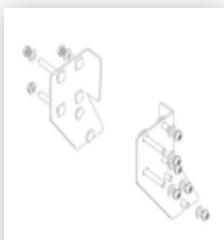

Order no.: 800015

Spare parts for platform ladders and platform stairs