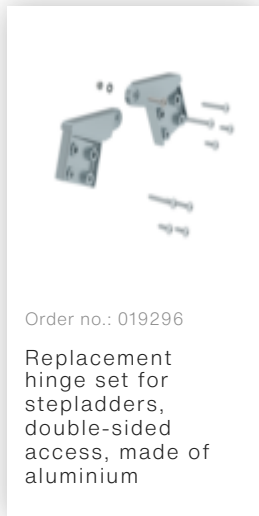

Order no.: 041603

Double-sided stepladder with clip-step 2x3 steps

Spare parts

Order no.: 019140

Information sticker
for double-sided
ladders with
double-sided
access Sticker
19020

Order no.: 019052

ergo-pad® grip
area type 2 for
double-sided step
ladder with
double-sided
access

Order no.: 041525

Retrofit kit clip-
step for double-
sided step ladder,
with double-sided
access 2x3 steps